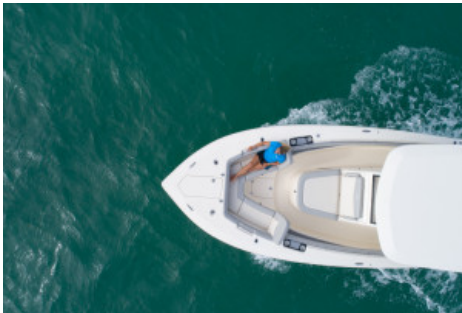

Scout 305 LXF

POA

Specifications

Boat Details

Price	POA	Boat Brand	Scout
Model	Scout 305 LXF	Length	9.25
Year	2025	Category	Fibreglass
Hull Style	Single	Hull Type	Composite
Power Type	Power	Stock Number	Scout 305 LXF
Condition	New	State	Queensland
Suburb	SUNSHINE COAST	Engine Make	